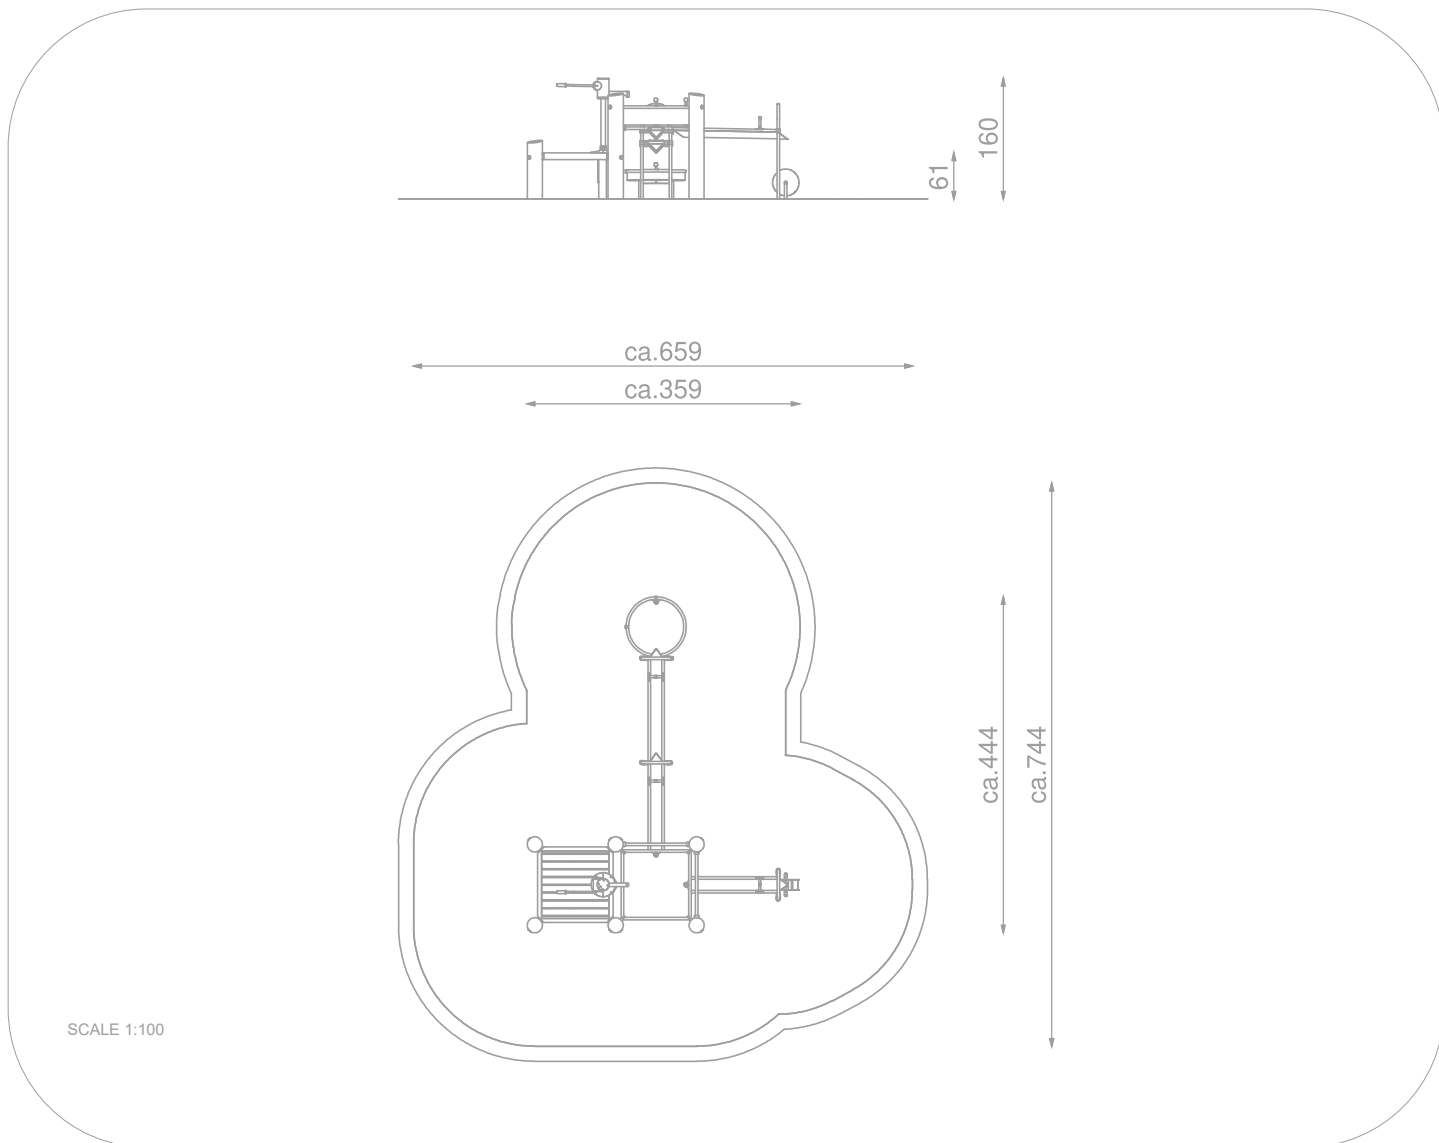

SOCJALIZING

PLAY WITH WATER

INFORMATION ABOUT THE PRODUCT

Dimensions	ca. 444 x 359 cm
Safety zone	ca. 744 x 659 cm
Overall height	ca. 160 cm
Free fall height	ca. 61 cm
Amount of users	8 persons
Product complies with EN 1176-1:2017-12	YES
Availability of spare parts	YES
Age range	1-12
<small>According to EN 1176-1:2017-12 norm, the product requires applying a safety surface according to the product's free fall height.</small>	

Visualisation is for reference only,  
actual appearance may vary.

MATERIALS:

NATURAL ROBINIA WOOD

ELEMENTS  
CONSTRUCTION  
MADE OF STAINLESS STEEL  
ASISI 304